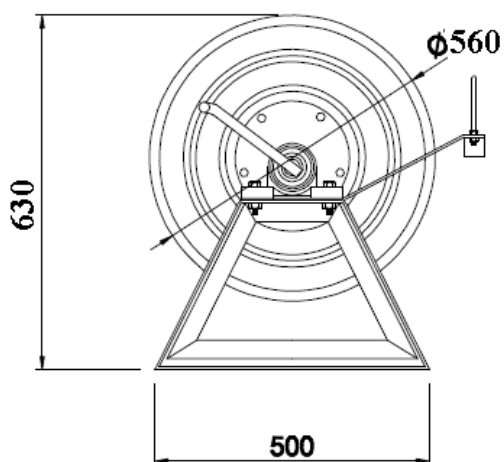

TRUCK MOUNT FIXED MANUAL FIRE HOSE REEL

SPECIFICATIONS

Type	Manual Rewind
Hose	50m Semi Rigid Hose
Hose Diameter	19mm
Hose Coating	Red
Nozzle Setting	Jet/ Spray brass Nozzle
Working Pressure	12 bar
Approvals	EN 694
Suitable for use	On fire fighting trucks, mobile units and any other fire fighting use