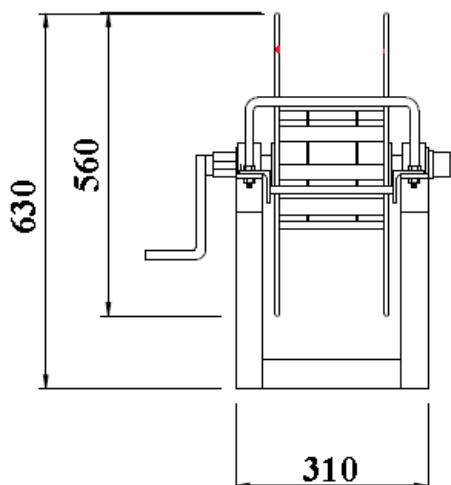

TRUCK MOUNT FIXED MANUAL FIRE HOSE REEL

SPECIFICATIONS

Type	Manual Rewind
Hose	50m Semi Rigid Hose
Hose Diameter	19mm
Hose Coating	Red
Nozzle Setting	Jet/ Spray brass Nozzle
Working Pressure	12 bar
Approvals	EN 694
Suitable for use	On fire fighting trucks, mobile units and any other fire fighting use